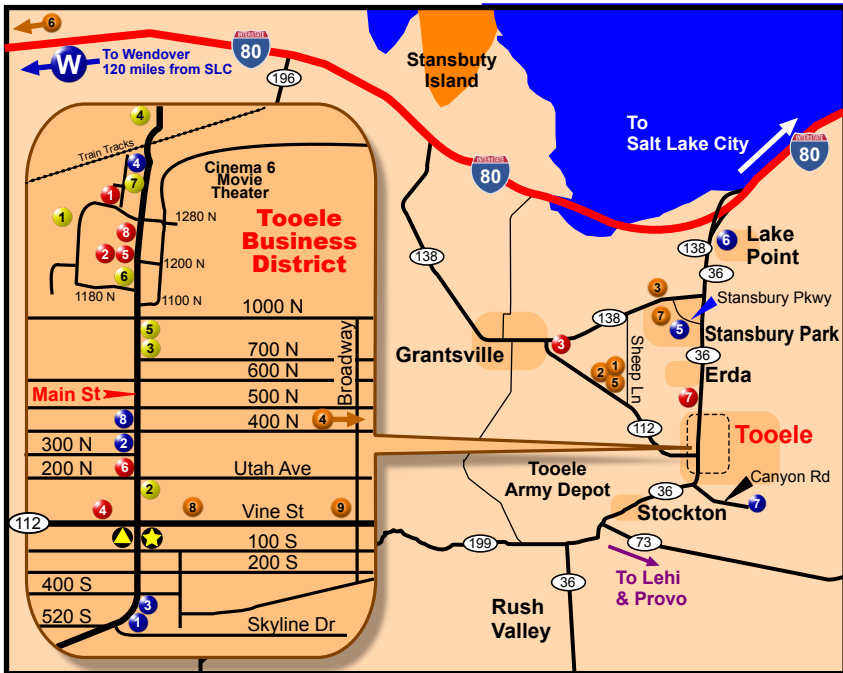

Tooele County