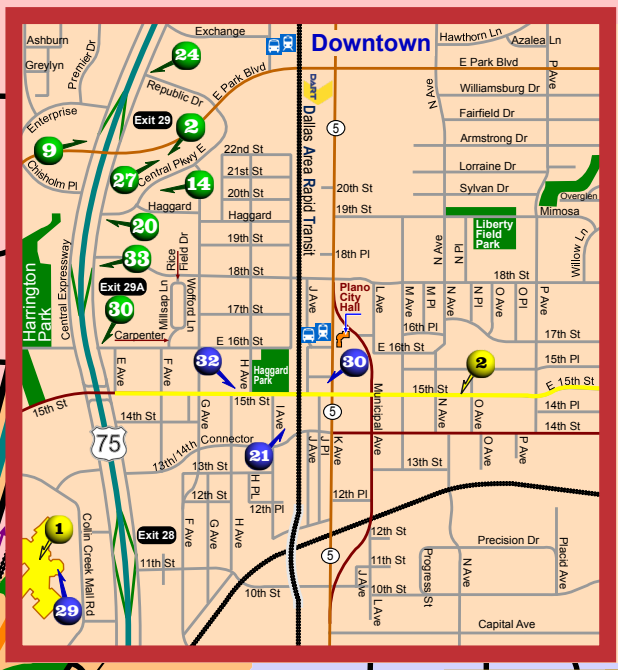

- Golf Courses**
- Chase Oaks Golf Club  
N6 214-505-4655  
chaseoaks.com
  - Ridgeview Ranch Golf Course  
J2 972-350-1039  
ridgeviewgolf.com
  - Pecan Hollow Golf Course  
S13 972-941-7600  
pecanhollowgolf.com
  - Gleneagles Country Club  
D11 972-257-5466  
golfgleneagles.com
  - Prestonwood Country Club  
A10 972-239-7111  
prestonwoodcc.org
  - Los Rios Country Club  
R12 972-422-8058  
losrioscountryclub.com
  - Twin Creeks Golf Course  
L2 214-505-4553  
twincreeks.com
  - Stonebriar Country Club  
A4 972-525-6315  
clubcorp.com

This map is owned by City Shogun Graphics Arts®. No part of this map may be reproduced without express written permission from City Shogun Graphics Arts. Although every reasonable effort has been made to verify the location of the advertisers herein, City Shogun Graphics Arts accepts no responsibility for any discrepancies. This map is intended as an approximate directional guide to show locations of attractions, events, hotels, restaurants, businesses, and other retail outlets.

## SPORTS FACILITIES

- Collin College Spring Creek Campus
- High Point Park
- Russell Creek Park
- PSA Star Center
- PSA 2
- Heritage Yards at Plano
- Clark Stadium
- Stadium Dr

**Richardson**

**Dallas**

**Parker**

**Allen**

**Frisco**